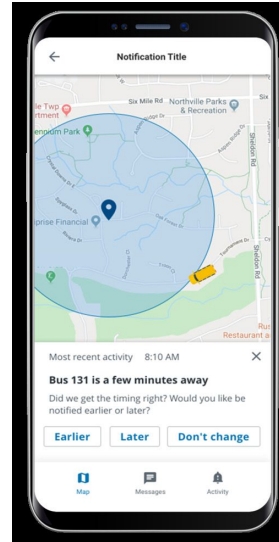

Zonar MyView app now available to help you monitor your students' bus location.

1. Download the Zonar MyView app
2. Enter 5925 school access code
3. Enter Skyward student identification number.
4. Select the buses you want to follow. Search the number and school. School abbreviations are listed on the right side of this page. (Example: 10-GTE-AM)
5. Create Alert Zones which contact you when the bus enters it. Multiple Zones can be entered.
6. Enable Push Notifications under settings to receive messages about the bus route.